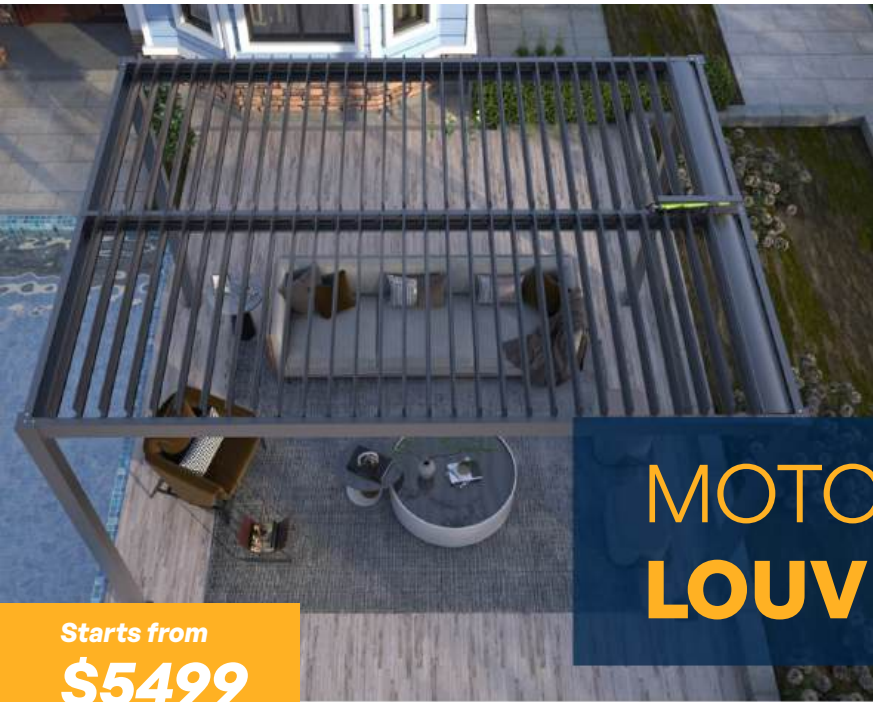

MANUAL LOUVERED PERGOLA

The Manual Louvered Pergola from Unique Pergolas is a stylish and practical outdoor structure that provides shade, ventilation, and privacy while enhancing the aesthetic appeal of your home. Featuring manually adjustable louvres, this versatile pergola allows you to control the amount of light and airflow in your outdoor space, giving you a comfortable and customisable environment for relaxing, entertaining, or working. With its durable construction, low maintenance requirements, and timeless design, the Manual Louvered Pergola is an ideal solution for anyone who wants to create a beautiful and functional outdoor living area that reflects their personal style and taste.

MOTORISED LOUVERED PERGOLA

Starts from
\$5499

The Motorised Louvered Pergola from Unique Pergolas is a cutting-edge outdoor structure that combines the beauty and functionality of a pergola with the versatility and convenience of a louvered roof. With its motorised louvers, this innovative pergola allows you to adjust the amount of shade, light, and ventilation in your outdoor space at the touch of a button, giving you complete control over your environment and enhancing your comfort and enjoyment year-round. Whether you want to relax in the sun, stay cool in the shade, or entertain guests in style, the Motorised Louvered Pergola is the perfect solution for anyone who wants to make the most of their outdoor living space.