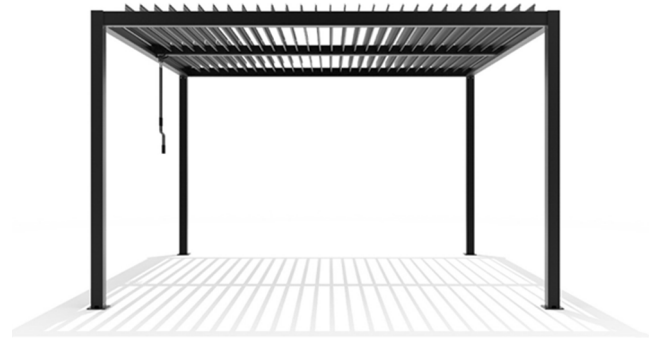

MANUAL LOUVERED PERGOLA

The Manual Louvered Pergola from Unique Pergolas is a stylish and practical outdoor structure that provides shade, ventilation, and privacy while enhancing the aesthetic appeal of your home. Featuring manually adjustable louvres, this versatile pergola allows you to control the amount of light and airflow in your outdoor space, giving you a comfortable and customisable environment for relaxing, entertaining, or working. With its durable construction, low maintenance requirements, and timeless design, the Manual Louvered Pergola is an ideal solution for anyone who wants to create a beautiful and functional outdoor living area that reflects their personal style and taste.

WALL MOUNTED MANUAL LOUVERED PERGOLA

Starts from
\$3499

The Wall Mounted Manual Louvered Pergola (3m x 3m) from Unique Pergolas is a stylish and practical outdoor structure that provides shade, ventilation, and privacy while enhancing the aesthetic appeal of your home. Featuring manually adjustable louvers, this versatile pergola allows you to control the amount of light and airflow in your outdoor space, giving you a comfortable and customisable environment for relaxing, entertaining, or working. With its durable construction, low maintenance requirements, and timeless design, the Wall Mounted Manual Louvered Pergola (3m x 3m) is an ideal solution for anyone who wants to create a beautiful and functional outdoor living area that reflects their personal style and taste.