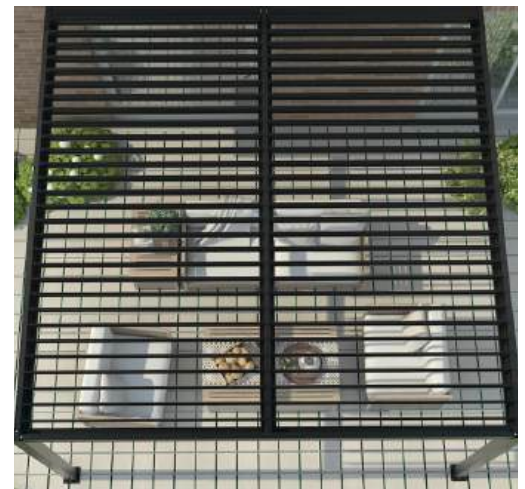

MANUAL LOUVERED PERGOLA

The Manual Louvered Pergola from Unique Pergolas is a stylish and practical outdoor structure that provides shade, ventilation, and privacy while enhancing the aesthetic appeal of your home. Featuring manually adjustable louvres, this versatile pergola allows you to control the amount of light and airflow in your outdoor space, giving you a comfortable and customisable environment for relaxing, entertaining, or working. With its durable construction, low maintenance requirements, and timeless design, the Manual Louvered Pergola is an ideal solution for anyone who wants to create a beautiful and functional outdoor living area that reflects their personal style and taste.

WALL MOUNTED MOTORISED LOUVERED PERGOLA

Starts from
\$5499

The Motorised Wall Mounted Louvered Pergolas from Unique Pergolas is a cutting-edge outdoor structure that combines the beauty and functionality of a pergola with the versatility and convenience of a louvered roof. With its motorised louvers, this innovative pergola allows you to adjust the amount of shade, light, and ventilation in your outdoor space at the touch of a button, giving you complete control over your environment and enhancing your comfort and enjoyment year-round. Whether you want to relax in the sun, stay cool in the shade, or entertain guests in style, the Motorised Wall Mounted Louvered Pergola is the perfect solution for anyone who wants to make the most of their outdoor living space.

All Motorised pergolas come with **FREE LED Lights**

Sizes available

3m x 3m | 3m x 4m | 4m x 4m | 6m x 3m | 6m x 4m | 8m x 3m | 8m x 4m

Colour Option

Black

Grey

White

CONTACT US